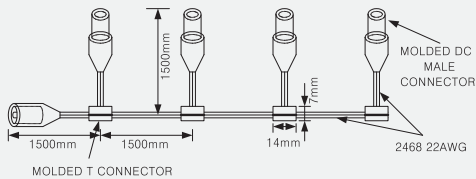

Spider Connector Cable

A 4 Way Long Spider Connector Cable