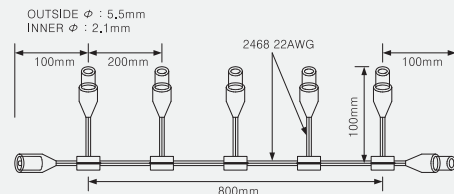

C 6 Way Short Spider Connector Cable